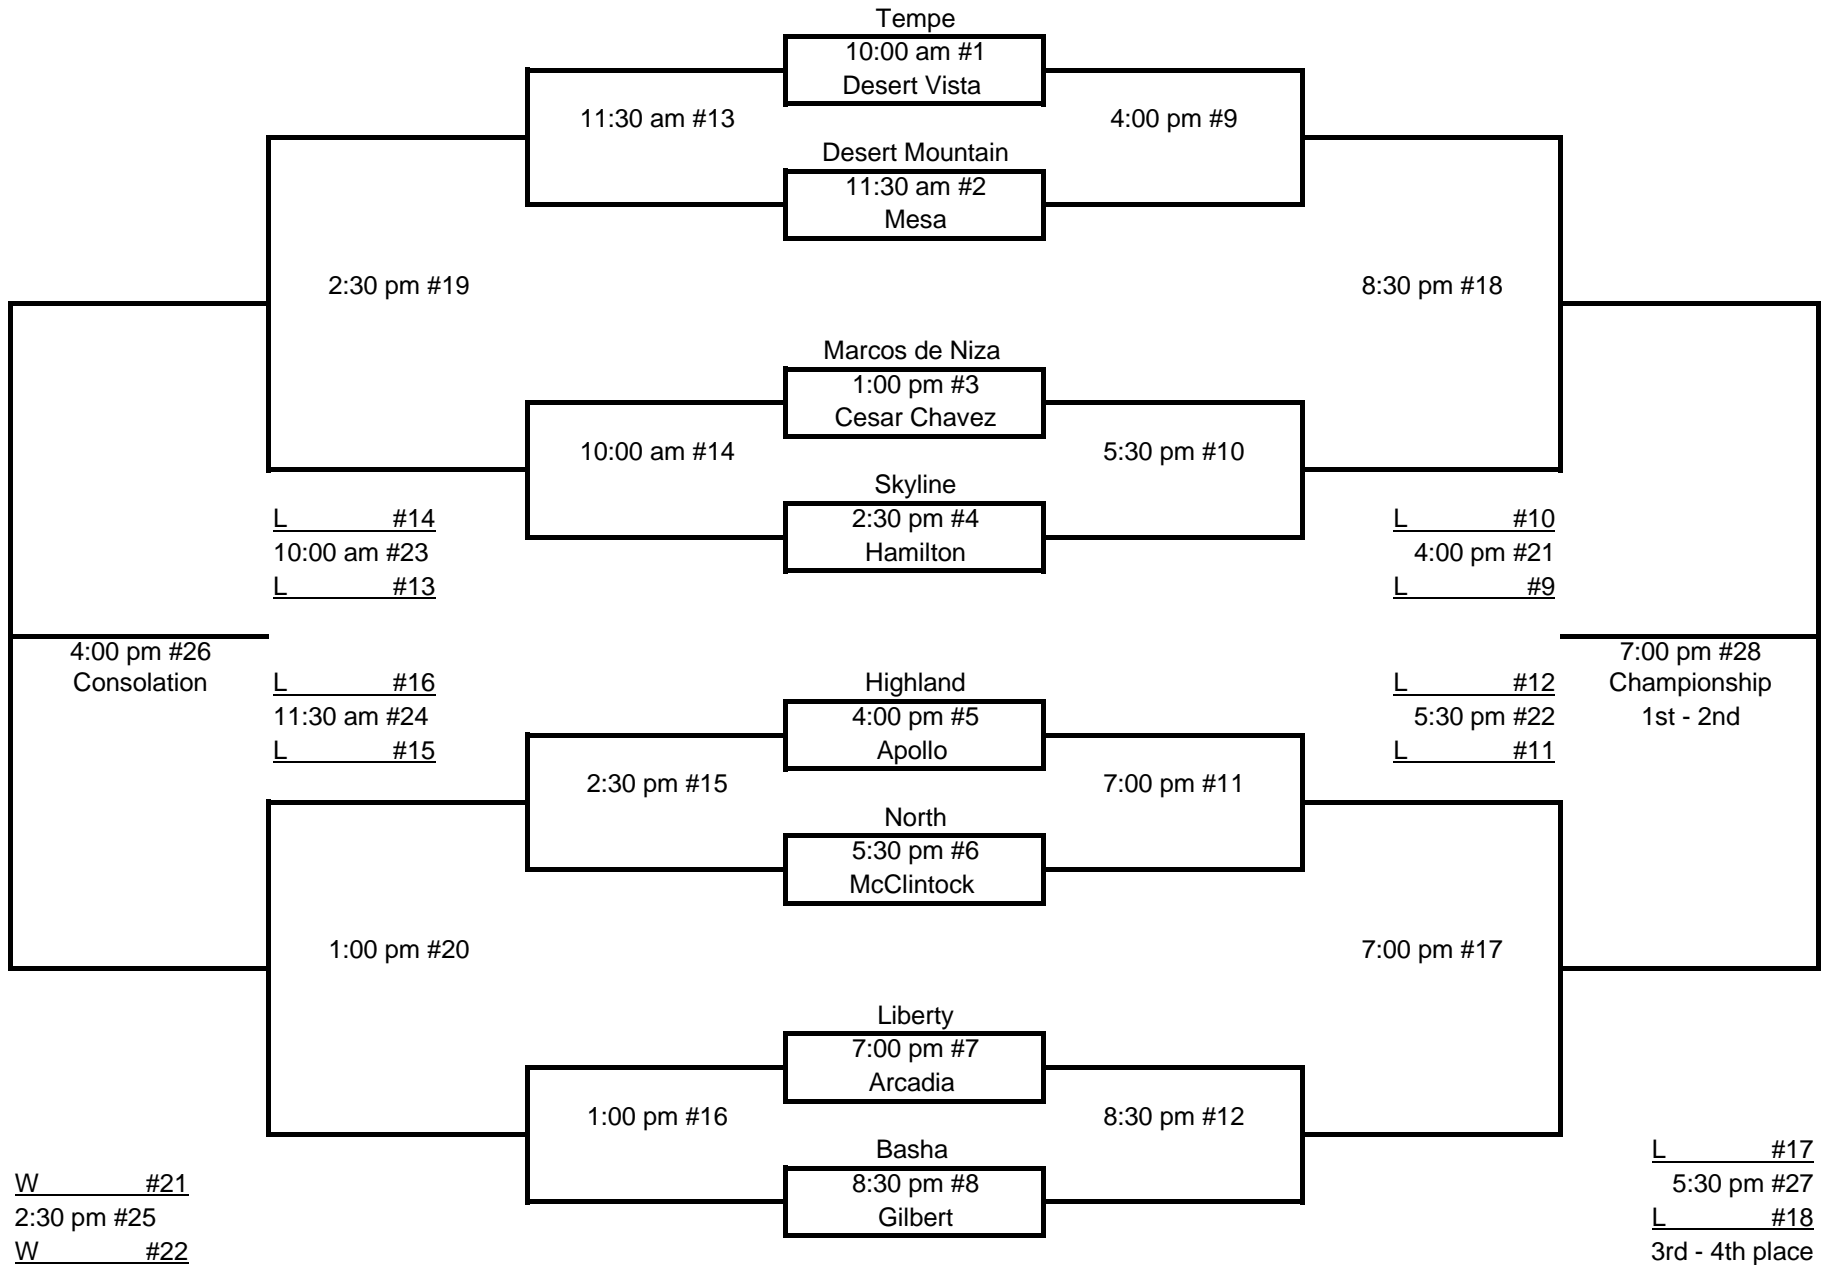

2018 McCLINTOCK HOLIDAY SHOOTOUT

DEC 29

DEC 28

DEC 27

DEC 26

DEC 27

DEC 28

DEC 29

W #21
2:30 pm #25
W #22

Upper Bracket - Away Jersey (Dark)
Lower Bracket - Home Jersey (White)