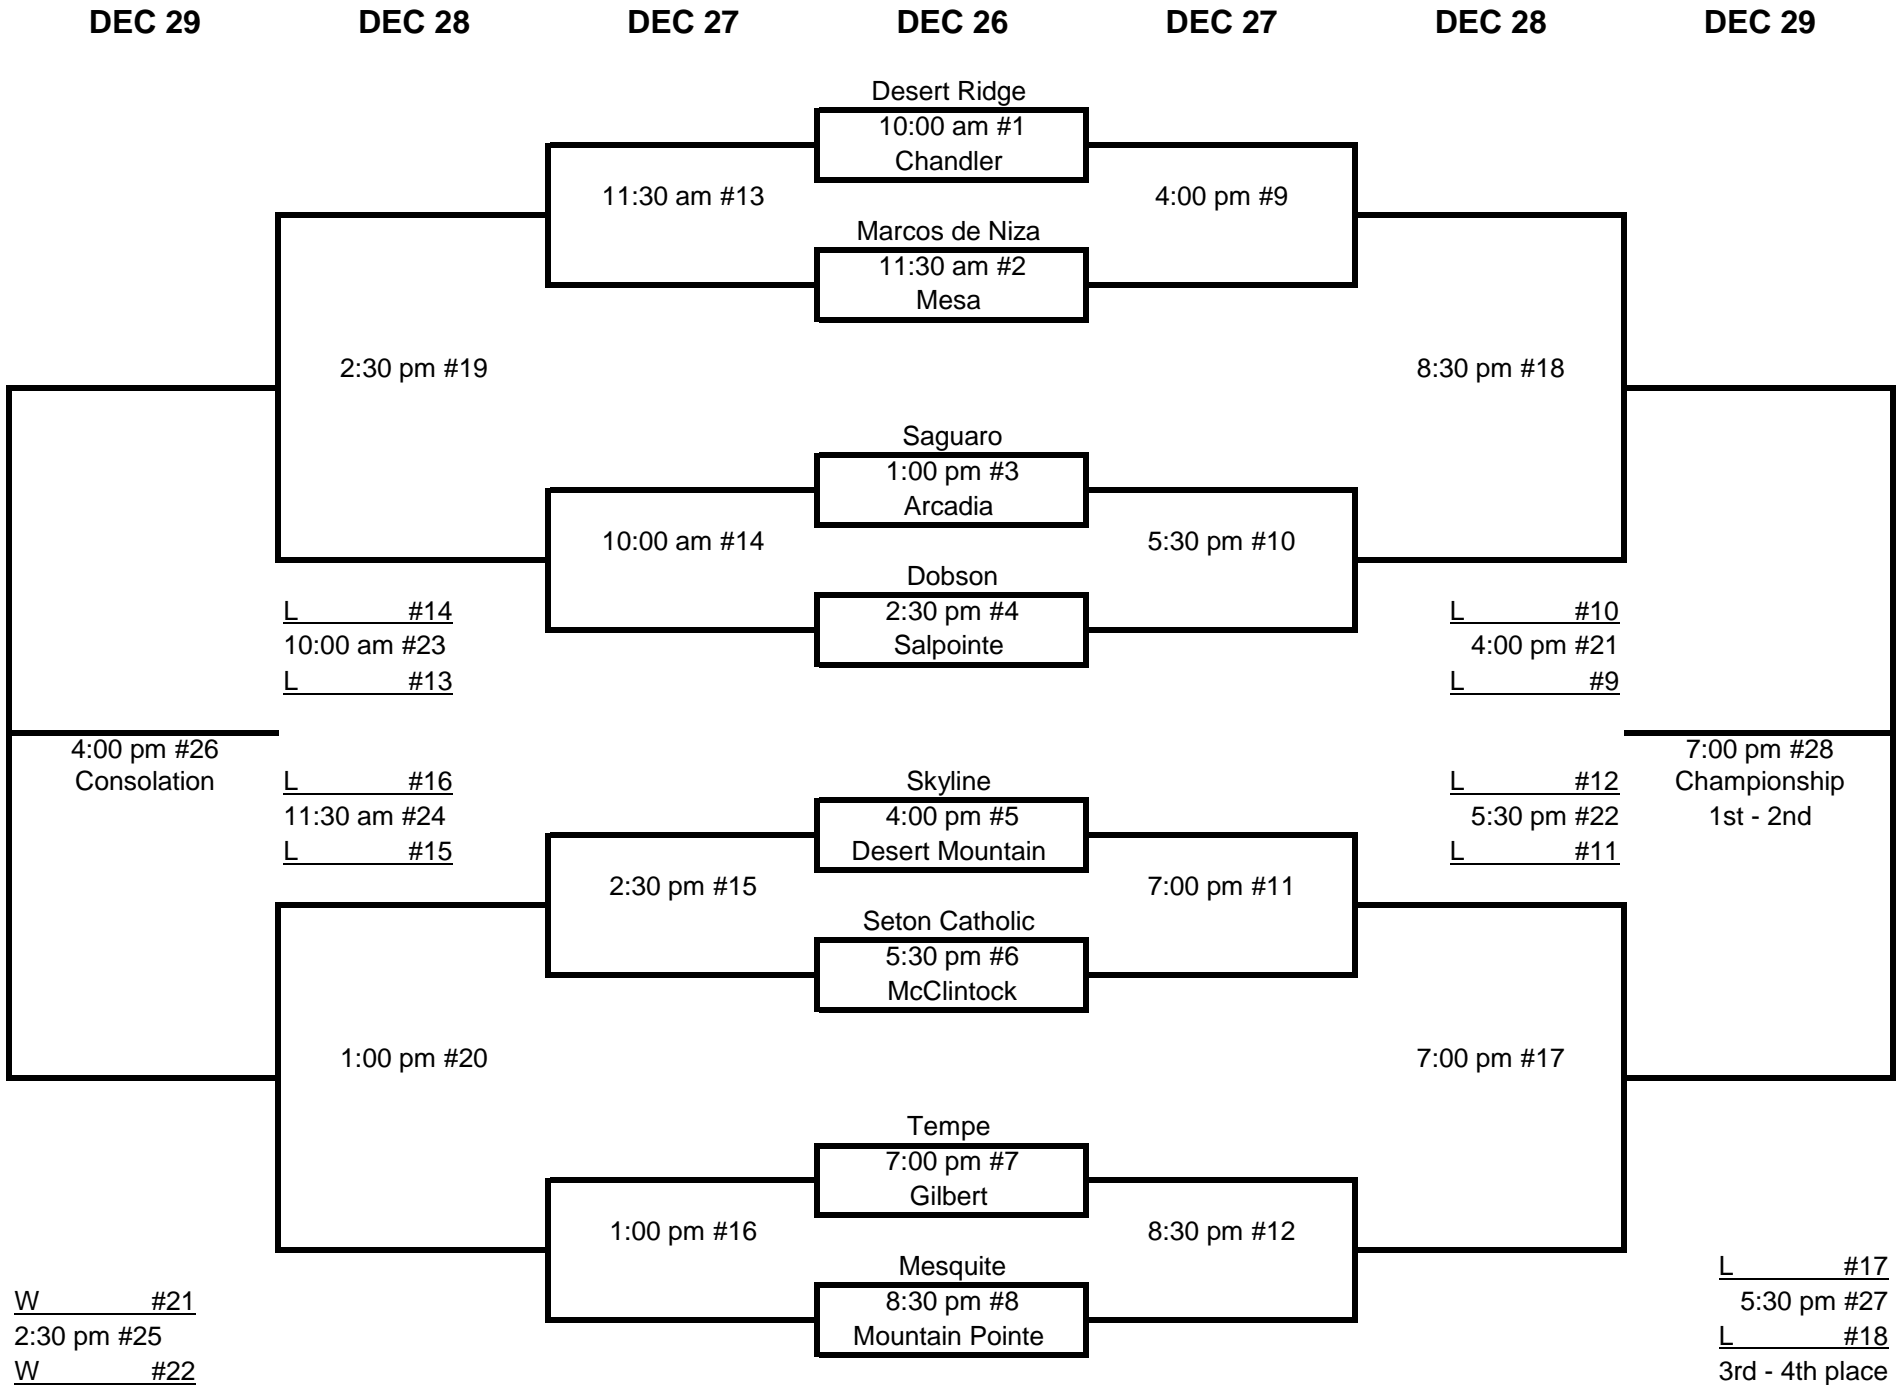

2017 McCLINTOCK HOLIDAY SHOOTOUT

Upper Bracket - Away Jersey (Dark)
Lower Bracket - Home Jersey (White)